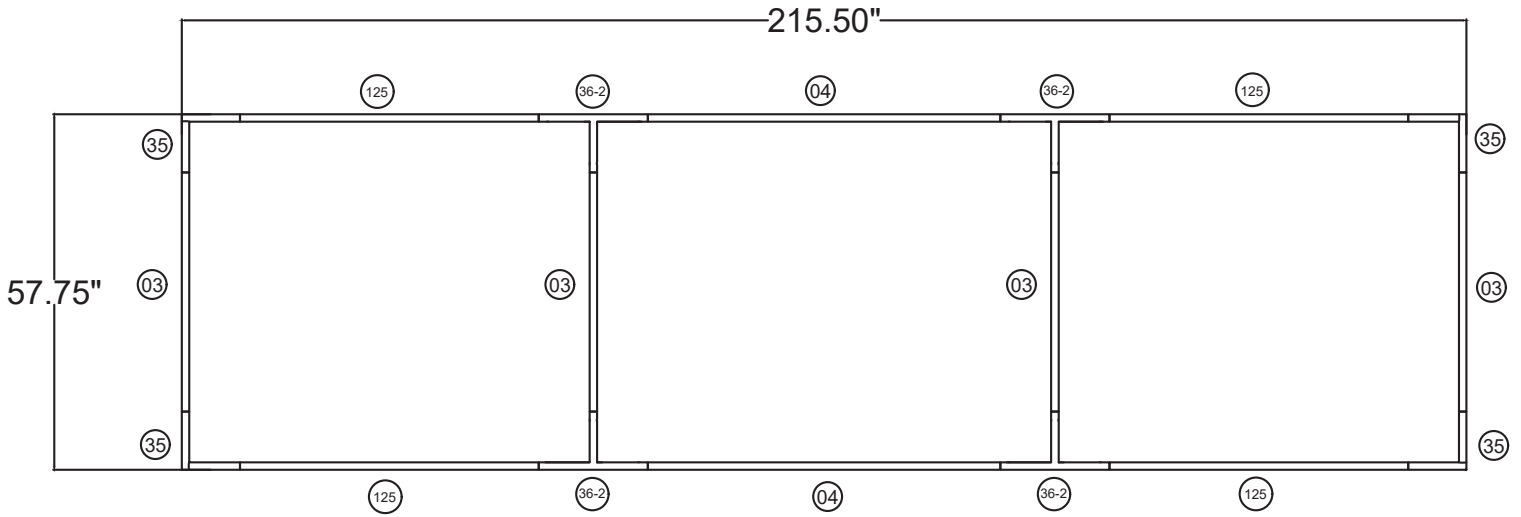

## 18'w x 5'h WL Hanging Sign

## FHS1860

18'w x 5'h WL Hanging Sign	
Qty.	Part Number
4	WLM#035
4	WLM#003
2	WLM#004
4	WLM#125
4	WLM#036-2-US
1	BGO-FABRIC-L bag